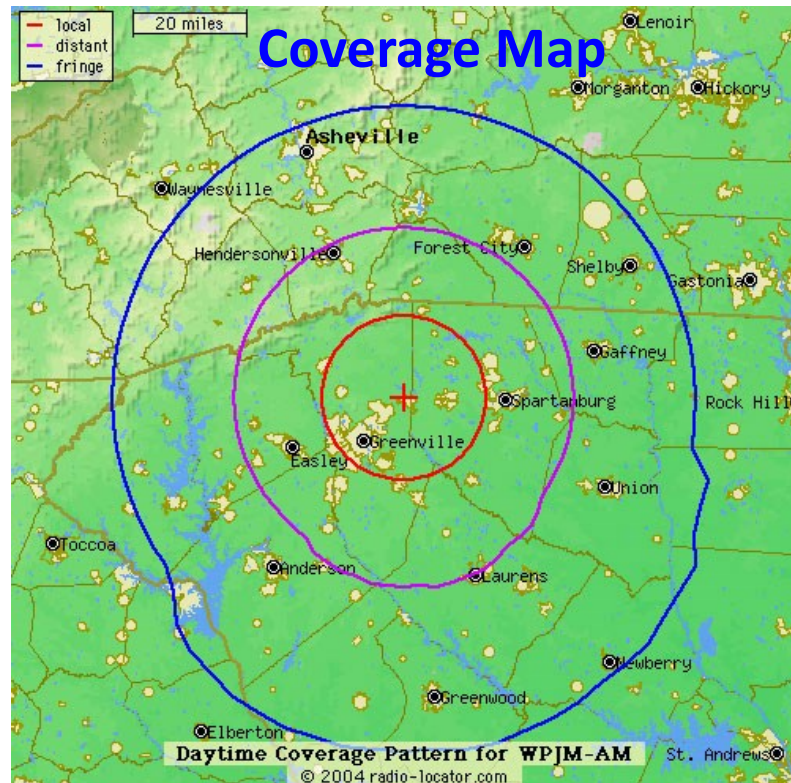

# MEDIA KIT

800 AM WPJM  
www.800WPJM.com

One of only 2 AM Radio Stations that rank in the metropolitan **Greenville-Spartanburg, South Carolina** radio ratings.