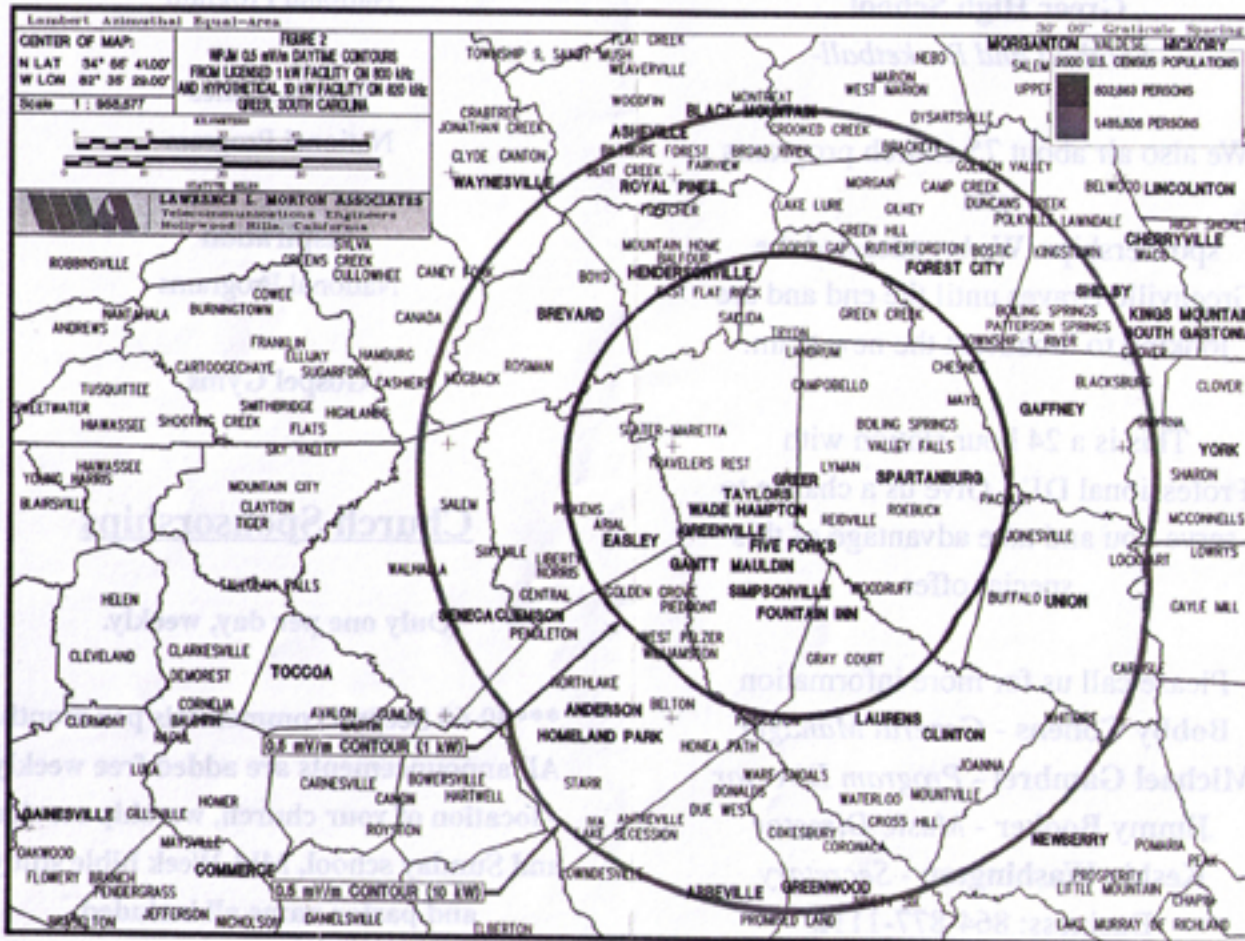

# Coverage Area

"The Light"  
your 24hour full  
gospel station

Let us help  
You improve  
Your business today!

305 N. Tryon Street  
Greer, SC 29651